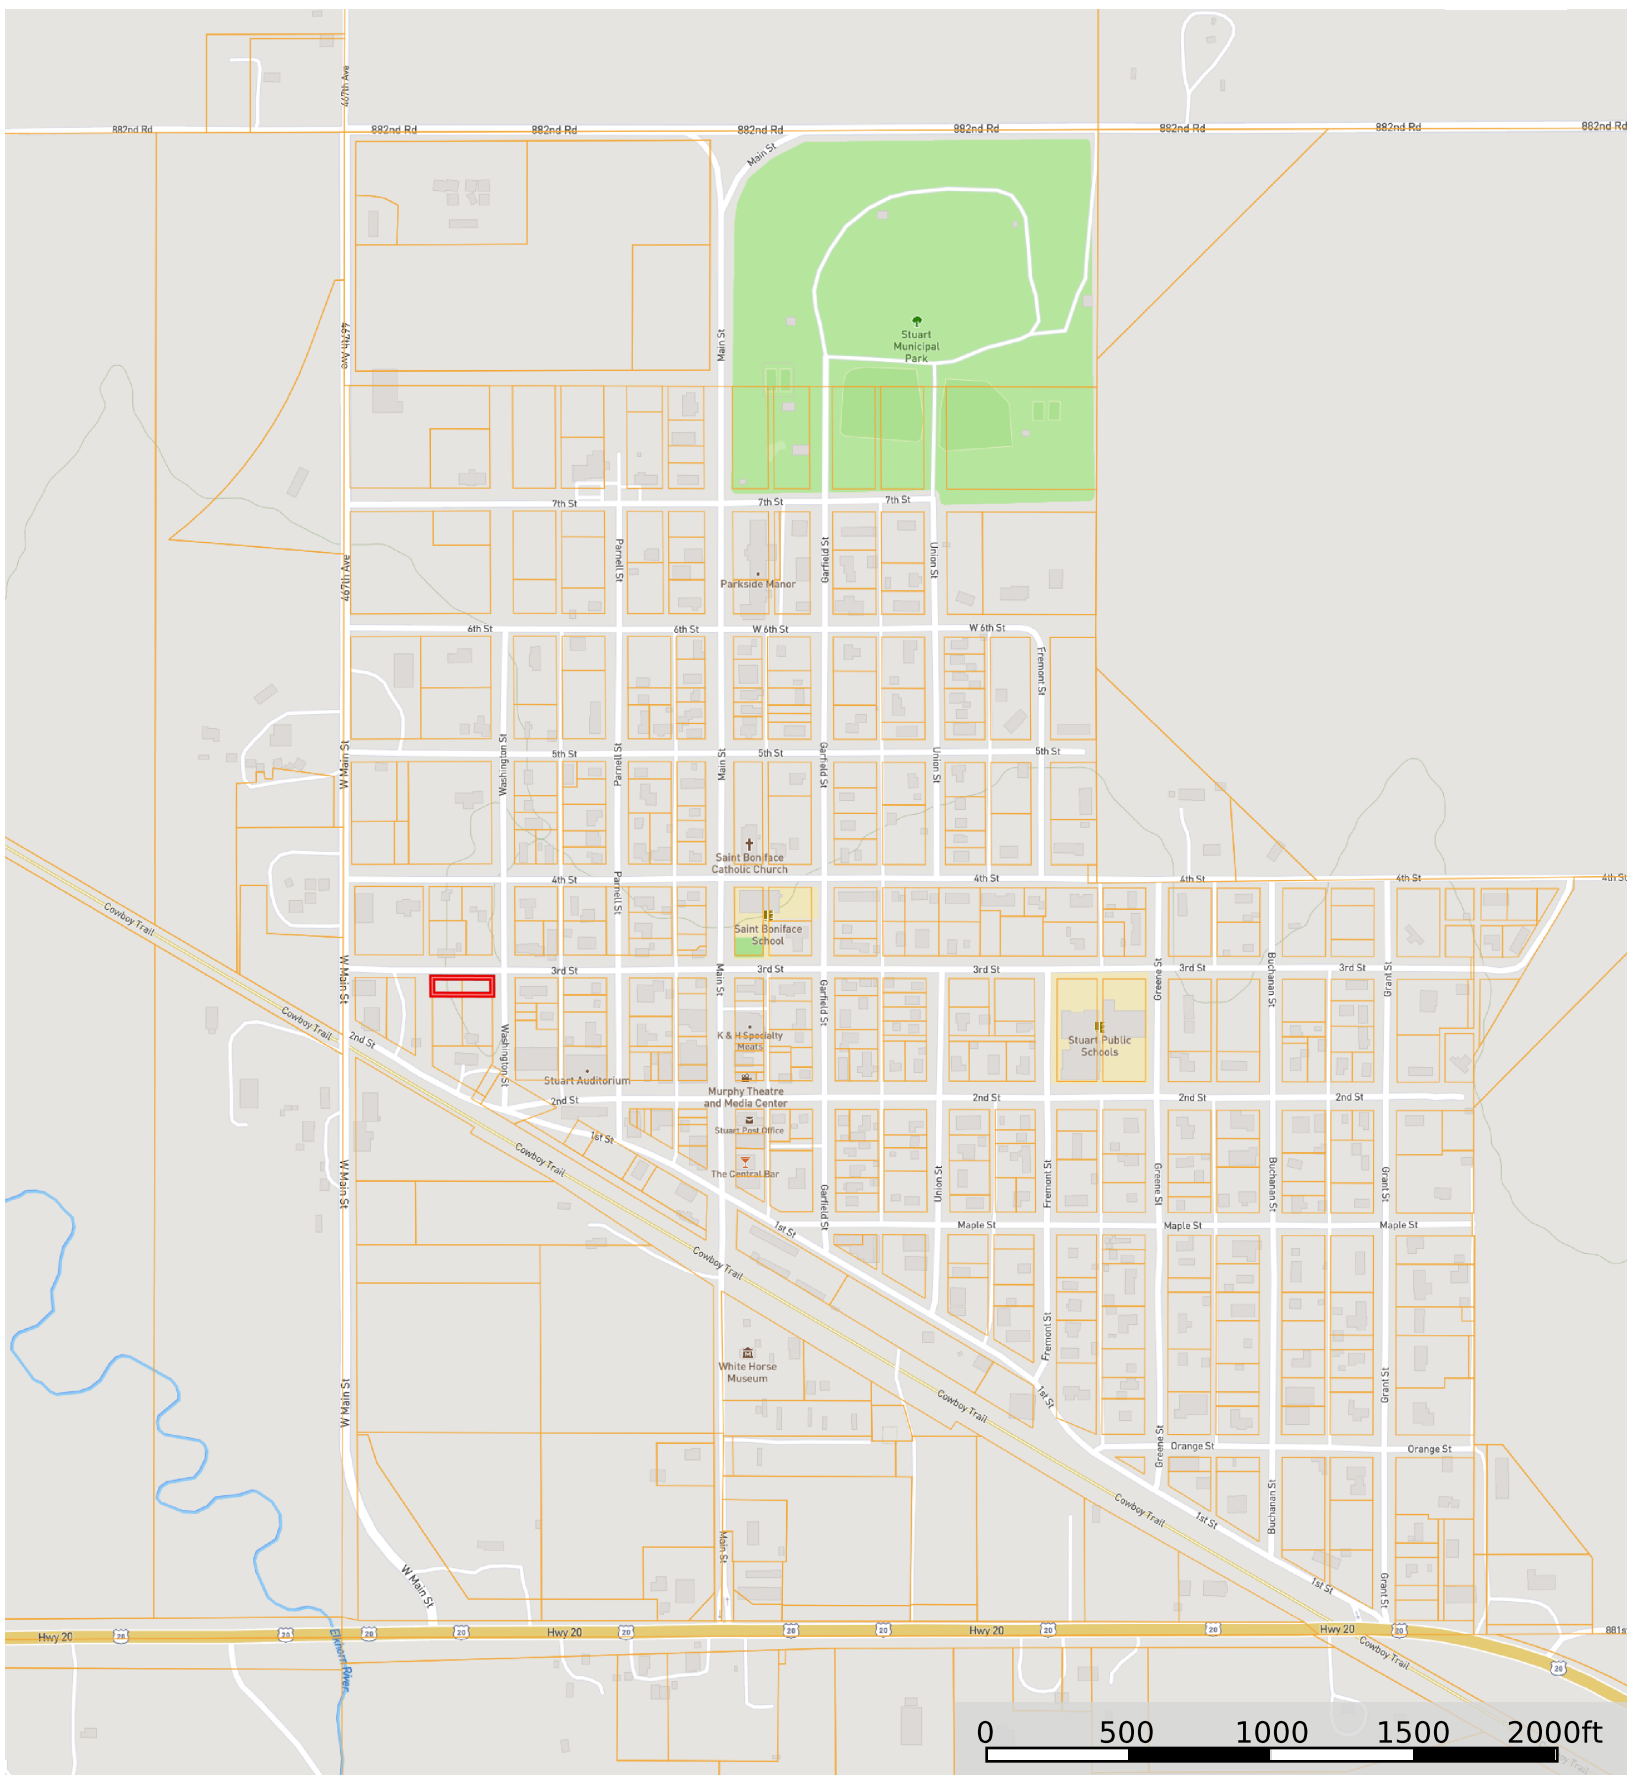

0.29± Acre Lot, Stuart, Nebraska

Nebraska, AC +/-

 Boundary